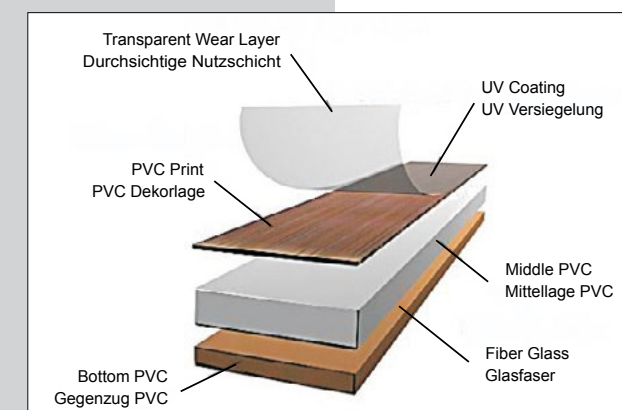

More product features:

- 100% pure PVC, sustainable and recycable
- Embossed
- The 2.0/0.3 and 4.0/0.3mm planks are reinforced with fiber glass for a better structural stability