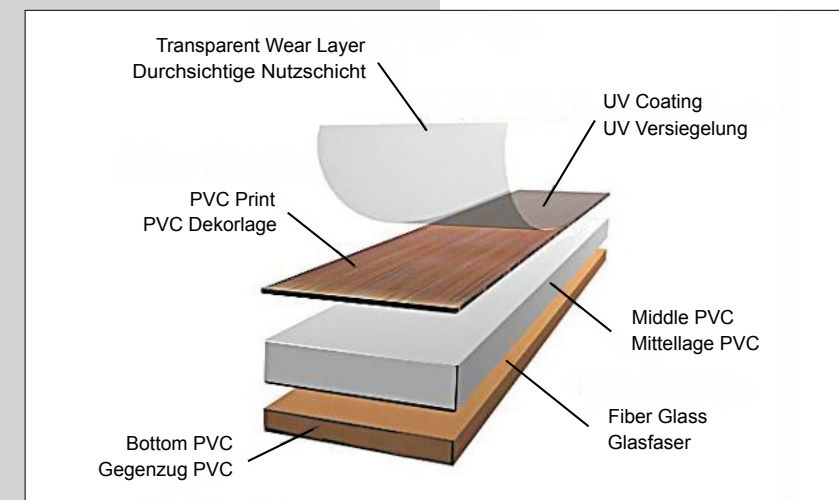

More product features:

- 100% pure PVC, sustainable and recycable
- Embossed
- Reinforced with fiber glass for a better structural stability