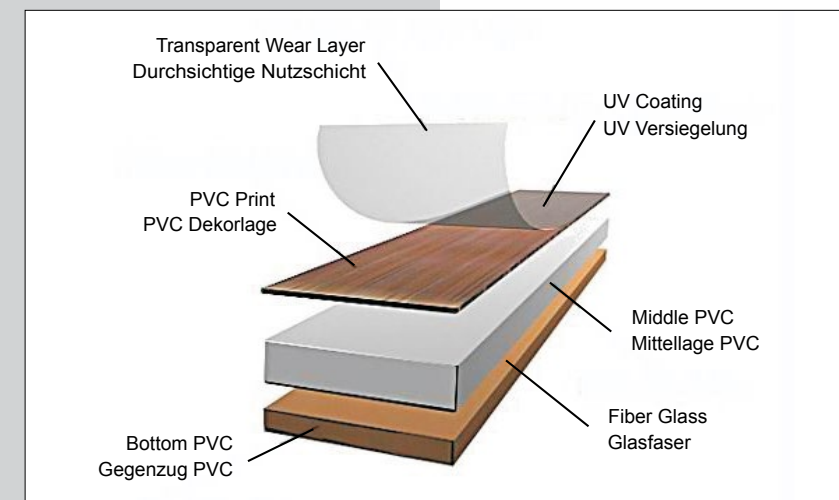

Herringbone Collection (LHBC)

Vinyl planks from 100% PVC in wood-look

Plank size:
LHBC: 2,5 / 0,5 x 114,3 x 609,6mm

Installation possibilities:
LHBC: Glue down

The luxury vinyl tiles are suitable for warm water underfloor heating system.

Abrasion class: 33/42, AC5

Product features:

Anti-slip

Water resistant

Impact sound insulation Soundproof

Fire classification Bfl-S1

The Luxury Vinyl Tiles collection from Elegant Living is free from VOC and other hazardous substances and environmentally friendly.

More product features:

- 100% pure PVC, sustainable and recyclable
- Embossed
- Reinforced with fiber glass for a better structural stability