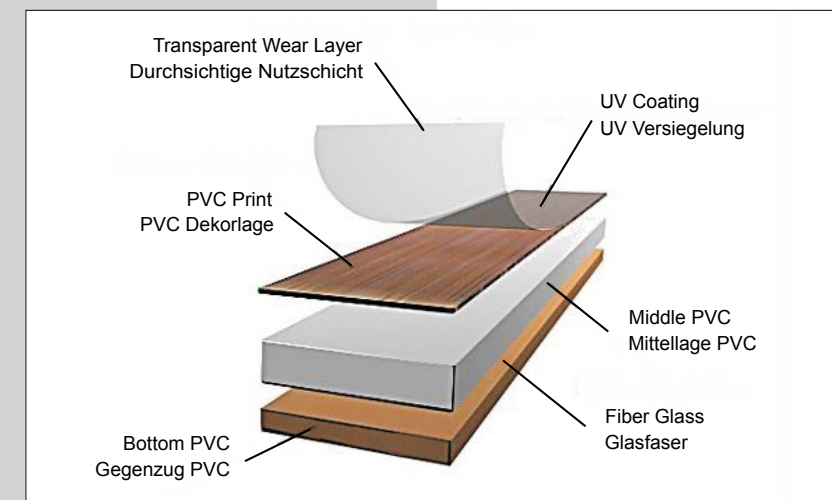

More product features:

- 100% pure PVC, sustainable and recycable
- Embossed
- Reinforced with fiber glass for a better structural stability